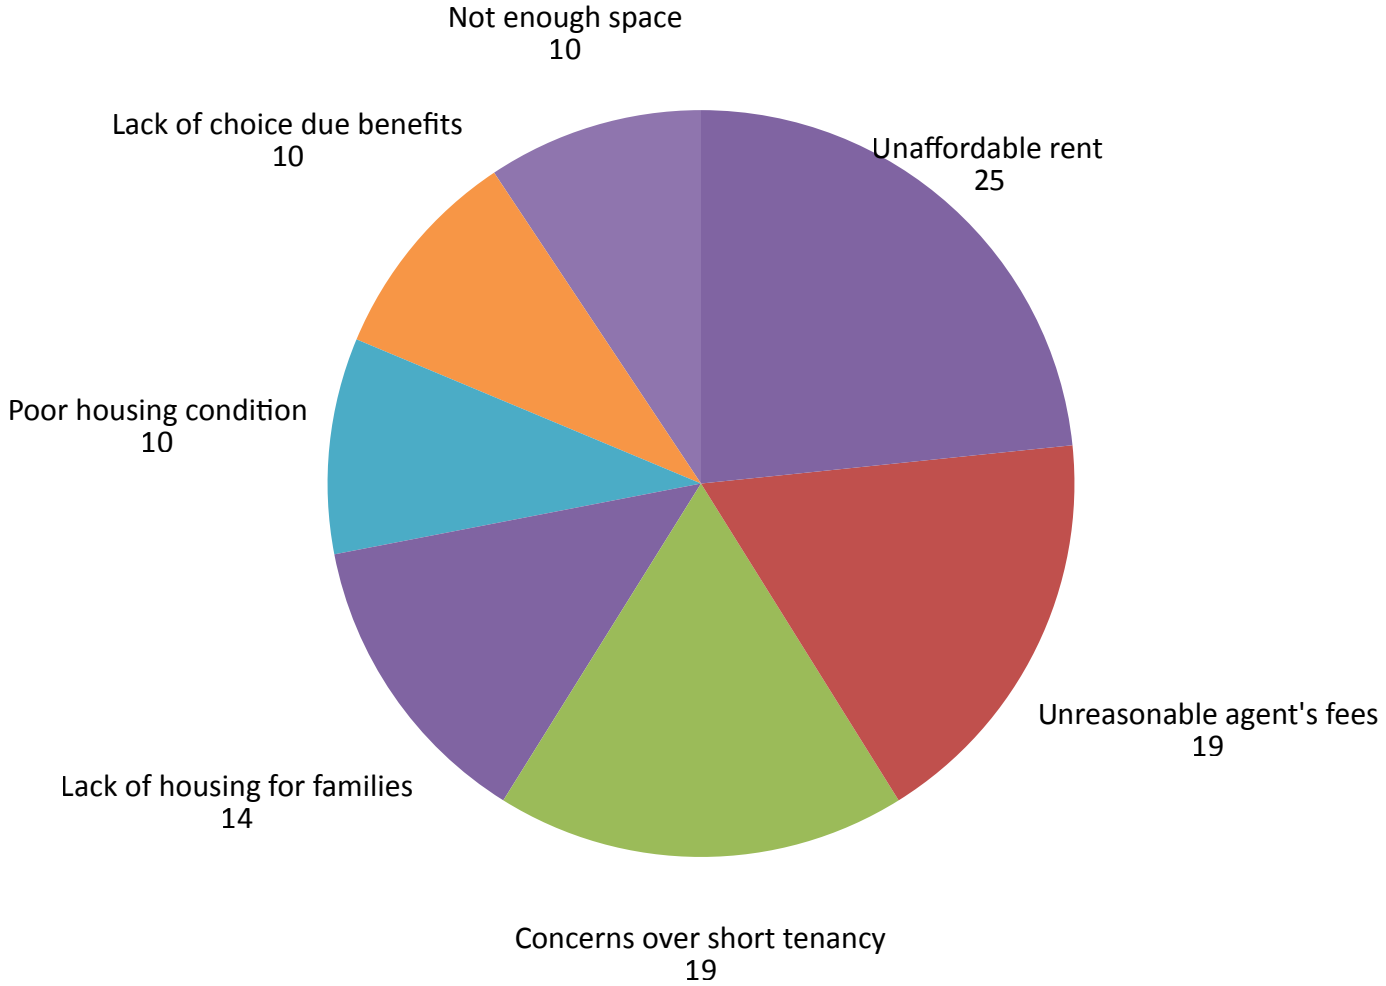

Summary of 2019 Frome Housing Survey responses at 24/04/2019