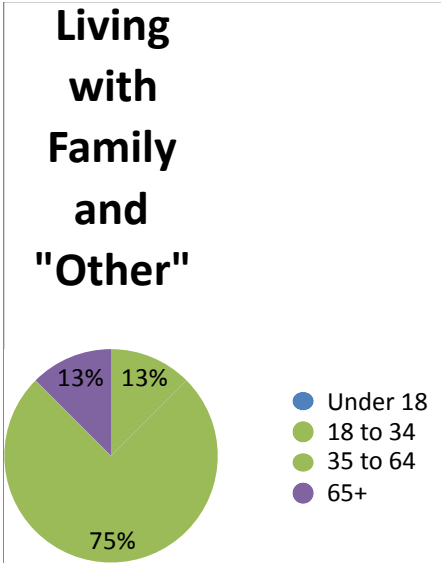

Summary of 2019 Frome Housing Survey responses at 24/04/2019