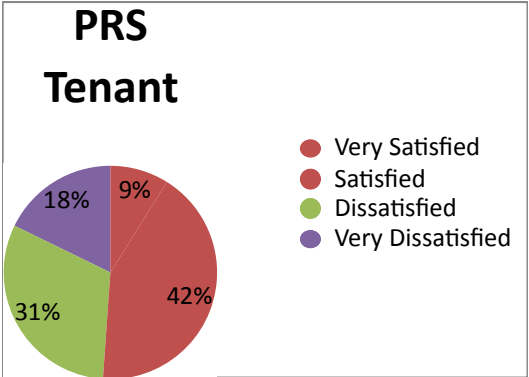

Summary of 2019 Frome Housing Survey responses at 24/04/2019

Satisfaction by tenure